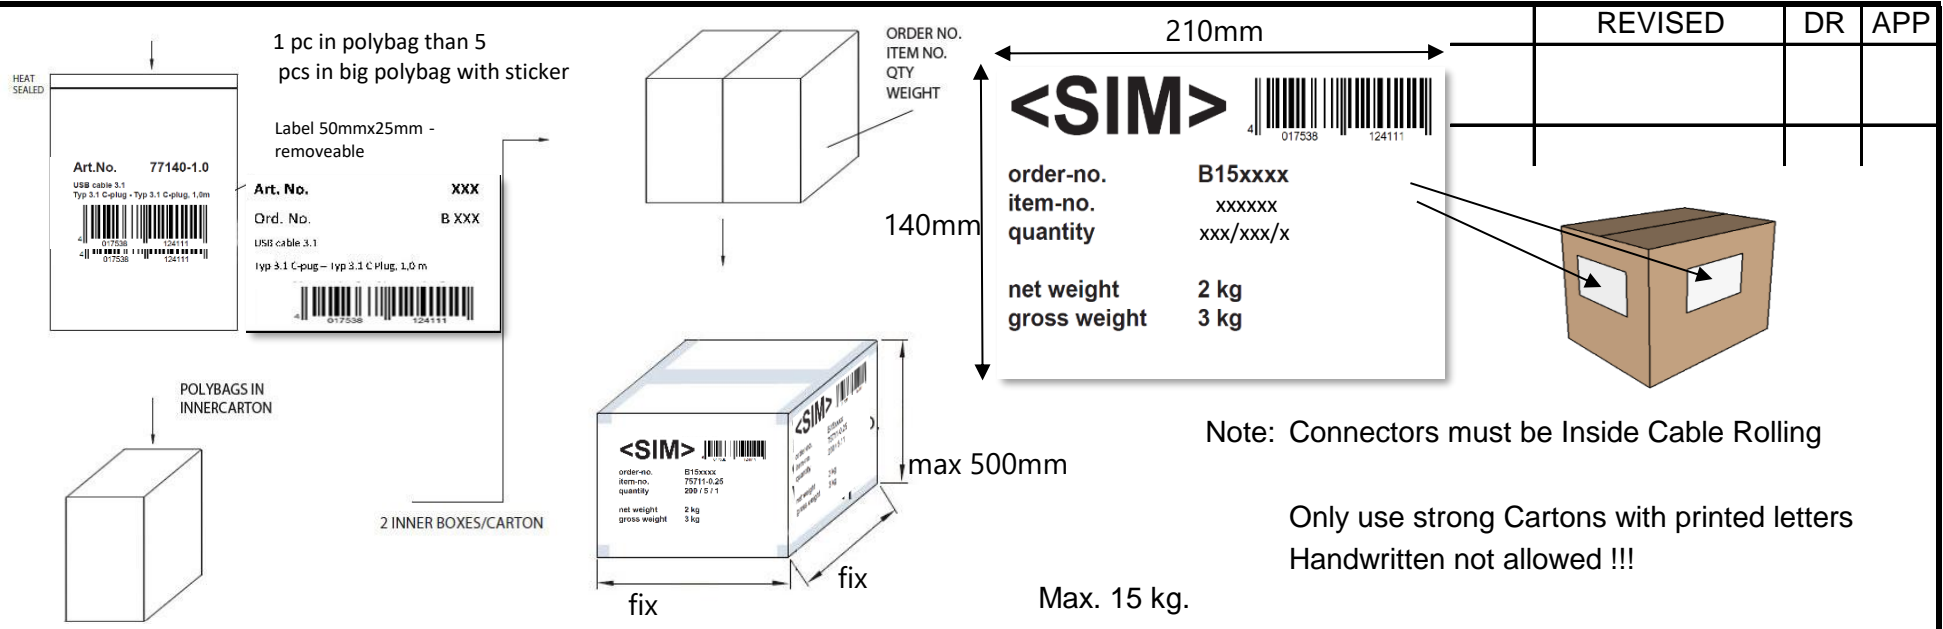

Optical Fiber
 TightBufferCoat

Multimode fiber optic duplex patchcable,
 for indoor applications.

- Connections: LC-Duplex plug to LC-Duplex plug
- Fiber type: Multimode 50/125
- Category: OM5
- Numbers of fibers: 2
- Cable construction: Duplex
- Diameter cable (ca.): 2mm
- Kink protection sleeve: put on
- Min. bending radius (Static): 10 x OD
- Min. bending radius (Dynamic): 20 x OD
- Operating Temperature: -20 to +60 °C
- Storage Temperature: -20 to +60 °C
- Color: lime green

ART.NO.	LENGTH	ROLLING SIZE	NET.WEIGHT (g)	PACKING	EAN CODE
350900	0.5m	170x170x15mm	14g	300 EXP - 5/1 in pb with sticker	4017538093264
350901	1.0m	170x170x15mm	17g	300 EXP - 5/1 in pb with sticker	4017538093271
350902	2.0m	170x170x15mm	22g	300 EXP - 5/1 in pb with sticker	4017538093288
350903	3.0m	170x170x15mm	33g	300 EXP - 5/1 in pb with sticker	4017538093295
350904	5.0m	170x170x20mm	47g	300 EXP - 5/1 in pb with sticker	4017538093301
350905	7.5m	170x170x20mm	56g	50 EXP - 10/1 in pb with sticker	4017538093318
350906	10.0m	170x170x20mm	90g	300 EXP - 5/1 in pb with sticker	4017538093325
350907	15.0m	170x170x20mm	103g	300 EXP - 5/1 in pb with sticker	4017538093332
350908	20.0m	170x170x25mm	140g	25 EXP - 5/1 in pb with sticker	4017538093349
350909	30.0m	170x170x25mm	153g	20 EXP - 5/1 in pb with sticker	4017538093356