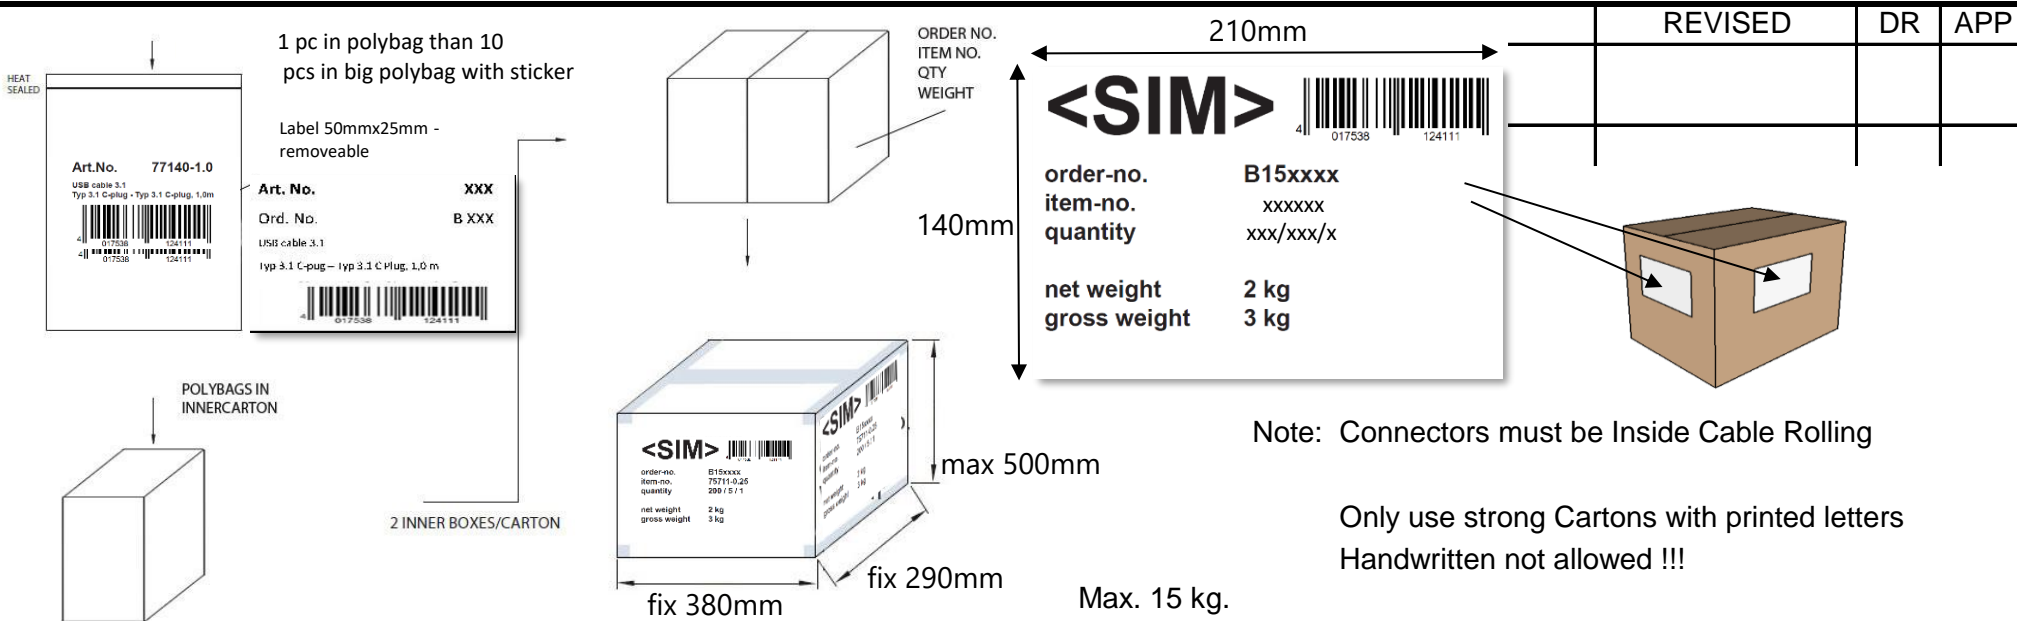

Singlemode fiber optic simplex patchcable,  
for indoor applications.

- Connections: SC-Simplex plug to SC-Simplex plug
- Polishing type: Ultra Physical Contact (UPC)
- Plug Sleeve Material (Ferrule): ceramic
- Fiber type: Single Mode 9/125 µm
- Category: OS2 / G.652.D
- Numbers of fibers: 1
- Cable construction: Simplex
- Diameter cable (ca.): 2mm
- Kink protection sleeve: put on
- Min. bending radius (Static): 10 x OD
- Min. bending radius (Dynamic): 20 x OD
- Operating Temperature: -20 to +60 °C
- Storage Temperature: -20 to +60 °C
- Color: yellow
- Material cable sheath: LSZH

1	CONNECTORS	FO SX PATCHCABEL, SC/SC UPC SM, OS2 YELLOW
2	MOLDING	
3	CABLE	
NO	PART NAME	PICTURES AND COLORS CAN DIFFER FROM THE PRODUCT

DESCRIPTION		FO SX PATCHCABEL, SC/SC UPC SM, OS2 YELLOW					
SIZE	A4	DATE	11.12.2023	CHECKED		TOL	350800
UNIT	MM	DRAWN	B.Rüttinger	APPROVED			
CUSTOM TARIF NO.: 85447000000							

ART.NO.	LENGTH	ROLLING SIZE	NET.WEIGHT (g)	PACKING	EAN CODE
350800	0.5m	150x150x15mm	13g	800 EXP / 200 INNER - 10/1 in pb with st.	4017538145550
350801	1.0m	160x160x15mm	15g	800 EXP / 200 INNER - 10/1 in pb with st.	4017538145567
350802	1.5m	160x160x15mm	16g	800 EXP / 200 INNER - 10/1 in pb with st.	4017538145574
350803	2.0m	160x160x15mm	18g	800 EXP / 200 INNER - 10/1 in pb with st.	4017538145581
350804	3.0m	170x170x15mm	21g	640 EXP / 160 INNER - 10/1 in pb with st.	4017538145598
350805	5.0m	170x170x15mm	27g	480 EXP / 120 INNER - 10/1 in pb with st.	4017538145604
350806	7.5m	180x180x15mm	37g	400 EXP / 100 INNER - 10/1 in pb with st.	4017538145611
350807	10.0m	180x180x15mm	44g	320 EXP / 80 INNER - 10/1 in pb with st.	4017538145628
350808	15.0m	180x180x15mm	58g	200 EXP / 50 INNER - 10/1 in pb with st.	4017538145635
350809	20.0m	190x190x15mm	74g	100 EXP / 25 INNER - 10/1 in pb with st.	4017538145642
350810	30.0m	190x190x20mm	105g	80 EXP / 20 INNER - 10/1 in pb with st.	4017538145659