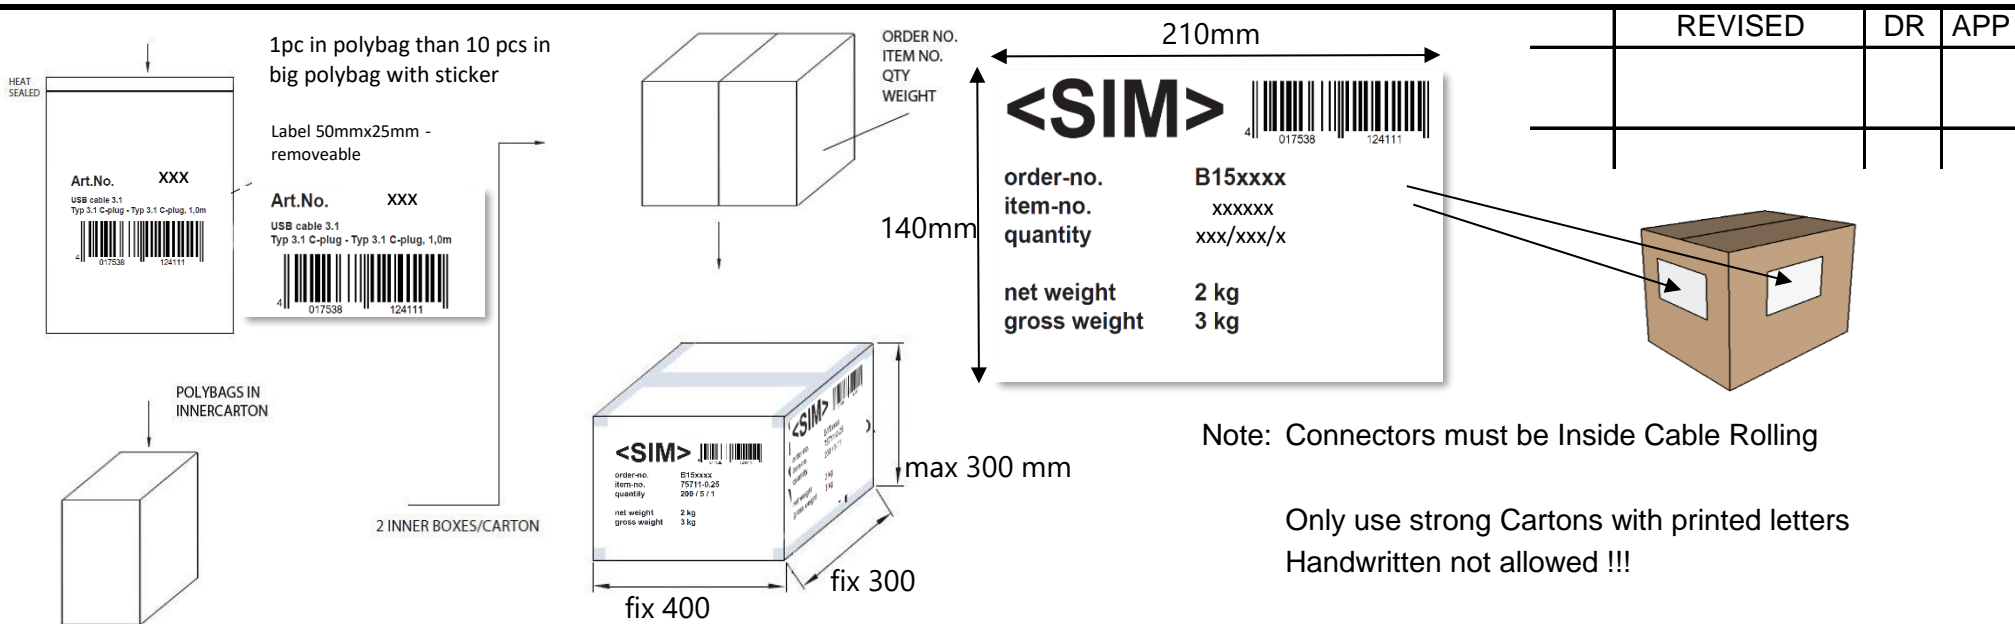

TABLE B

Product No	Cable length(M)
77801	1
77802	2
77803	3
77804	5
77805	10
77806	15
77807	20

- Connection: Duplex Plug LC - Duplex Plug LC
- Datarate: OS1/OS2
- Wire material: Fiber
- Plug material: ABS
- Plugcolor: grey
- Cablecolor: yellow

ART.NO.	LENGTH	ROLLING SIZE	NET.WEIGHT (g)	PACKING	EAN CODE
350650	0,5m	130x130x12mm	14g	400 EXP - 10/1 pcs in polybag with sticker	4017538065834
350651	1,0m	150x150x12mm	14g	300 EXP - 10/1 pcs in polybag with sticker	4017538036612
350652	1,5m	160x160x12mm	21g	250 EXP - 10/1 pcs in polybag with sticker	4071538065843
350653	2,0m	170x170x12mm	22g	200 EXP - 10/1 pcs in polybag with sticker	4017538036643
350654	3,0m	140x140x12mm	31g	200 EXP - 10/1 pcs in polybag with sticker	4017538036681
350655	5,0m	150x150x15mm	49g	100 EXP - 10/1 pcs in polybag with sticker	4017538036711
350657	10,0m	180x180x20mm	80g	50 EXP - 10/1 pcs in polybag with sticker	4017538036780
350658	15,0m	180x180x20mm	115g	25 EXP - 1 pcs in polybag with sticker	4017538037114
350659	20,0m	180x180x30mm	135g	25 EXP - 1 pcs in polybag with sticker	4017538037732