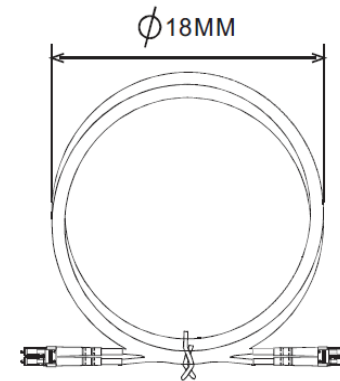

TABLE A

Item	Vaule
1-PLUG	BLUE
2-BOOT	White
3-CABLE	OS2 YELLOW
4HEAT SHRINK TUBE	BLACK
Insertion Loss(dB)	≤ 0.3dB
Return Loss(dB)	≥ 45dB
Cable diameter	φ 2.0X2
Cable type	LSZH
Ferrule Interface type	PC
Mode	SM:9/125

TABLE B

Product No	Cable length(M)
77801	1
77802	2
77803	3
77804	5
77805	10
77806	15
77807	20

- Connection: Duplex Plug LC - Duplex Plug LC
- Datarate: OS1/OS2
- Wire material: Fiber
- Plug material: ABS
- Plugcolor: grey
- Cablecolor: yellow

ART.NO.	LENGTH	ROLLING SIZE	NET.WEIGHT (g)	PACKING	EAN CODE
350650	0,5m	130x130x12mm	14g	400 EXP - 10/1 pcs in polybag with sticker	4017538065834
350651	1,0m	150x150x12mm	14g	300 EXP - 10/1 pcs in polybag with sticker	4017538036612
350652	1,5m	160x160x12mm	21g	250 EXP - 10/1 pcs in polybag with sticker	4071538065843
350653	2,0m	170x170x12mm	22g	200 EXP - 10/1 pcs in polybag with sticker	4017538036643
350654	3,0m	140x140x12mm	31g	200 EXP - 10/1 pcs in polybag with sticker	4017538036681
350655	5,0m	150x150x15mm	49g	100 EXP - 10/1 pcs in polybag with sticker	4017538036711
350657	10,0m	180x180x20mm	80g	50 EXP - 10/1 pcs in polybag with sticker	4017538036780
350658	15,0m	180x180x20mm	115g	25 EXP - 1 pcs in polybag with sticker	4017538037114
350659	20,0m	180x180x30mm	135g	25 EXP - 1 pcs in polybag with sticker	4017538037732