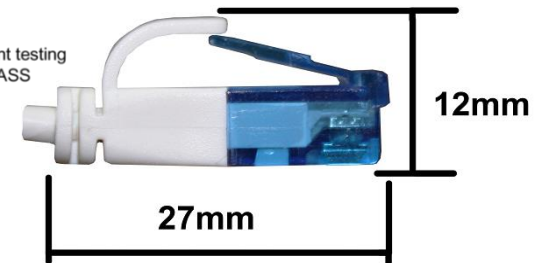

Electrical character:  
 1.100% Open/short/Intermittent testing  
 2.TEST FLUKE CHANNEL PASS

**Note: (Colour Codes)**

- Blue RAL 5005
- Yellow RAL 1003
- Red RAL 3020
- Green RAL 6024
- White RAL 9003
- Black RAL 9005
- Grey RAL 7044 (standard)

IMPRINT: CAT6 SLIM LINE PATCH CORD 250Mhz STRANDED COPPER WIRE 4PAIRS 30AWG

1	CABLE	CAT 6 250 MHz. U/UTP AWG 30/7 (7/0.10BC) x 4P, PVC OD:3.5 +/- 0.15mm
2	CONNECTORS	SHORT RJ45 8P8C FU" (COLOR: BLUE)
3	MOLDING	PVC 75A
NO	IMPRINT	

DESCRIPTION		CAT 6 PATCH CABLE, RJ45, UTP, SLIM					
SIZE	A4	DATE	21.02.2022	CHECKED		TOL	08-22300
UNIT	MM	DRAWN	R.Hueller	APPROVED			
CUSTOM TARIF NO.: 85444210000							

ART.NO.	LENGTH	ROLLING SIZE	NET.WEIGHT (g)	PACKING	EAN CODE
08-22300 GREY	0,3m	130x60x15mm	11g	500 EXP - 5/1 pcs in pb with st.	4017538107299
08.22305 BLACK	0,3m	130x60x15mm	11g	500 EXP - 5/1 pcs in pb with st.	4017538107275
08-22306 WHITE	0,3m	130x60x15mm	11g	500 EXP - 5/1 pcs in pb with st.	4017538107305
08-22016 WHITE	0,5m	110x110x12mm	15g	500 EXP - 5/1 pcs in pb with st.	4017538107312
08-22010 GREY	0,5m	110x110x12mm	15g	500 EXP - 5/1 pcs in pb with st.	4017538107381
08-22015 BLACK	0,5m	110x110x12mm	15g	500 EXP - 5/1 pcs in pb with st.	4017538107282
08-22026 WHITE	1,0m	120x120x15mm	20g	300 EXP - 5/1 pcs in pb with st.	4017538107329
08-22020 GREY	1,0m	120x120x15mm	20g	300 EXP - 5/1 pcs in pb with st.	4017538107398
08-22025 BLACK	1,0m	120x120x15mm	20g	300 EXP - 5/1 pcs in pb with st.	4017538107459
08-22036 WHITE	2,0m	110x130x15mm	35g	200 EXP - 5/1 pcs in pb with st.	4017538107336
08-22030 GREY	2,0m	110x130x15mm	35g	200 EXP - 5/1 pcs in pb with st.	4017538107404
08-22035 BLACK	2,0m	110x130x15mm	35g	200 EXP - 5/1 pcs in pb with st.	4017538107466