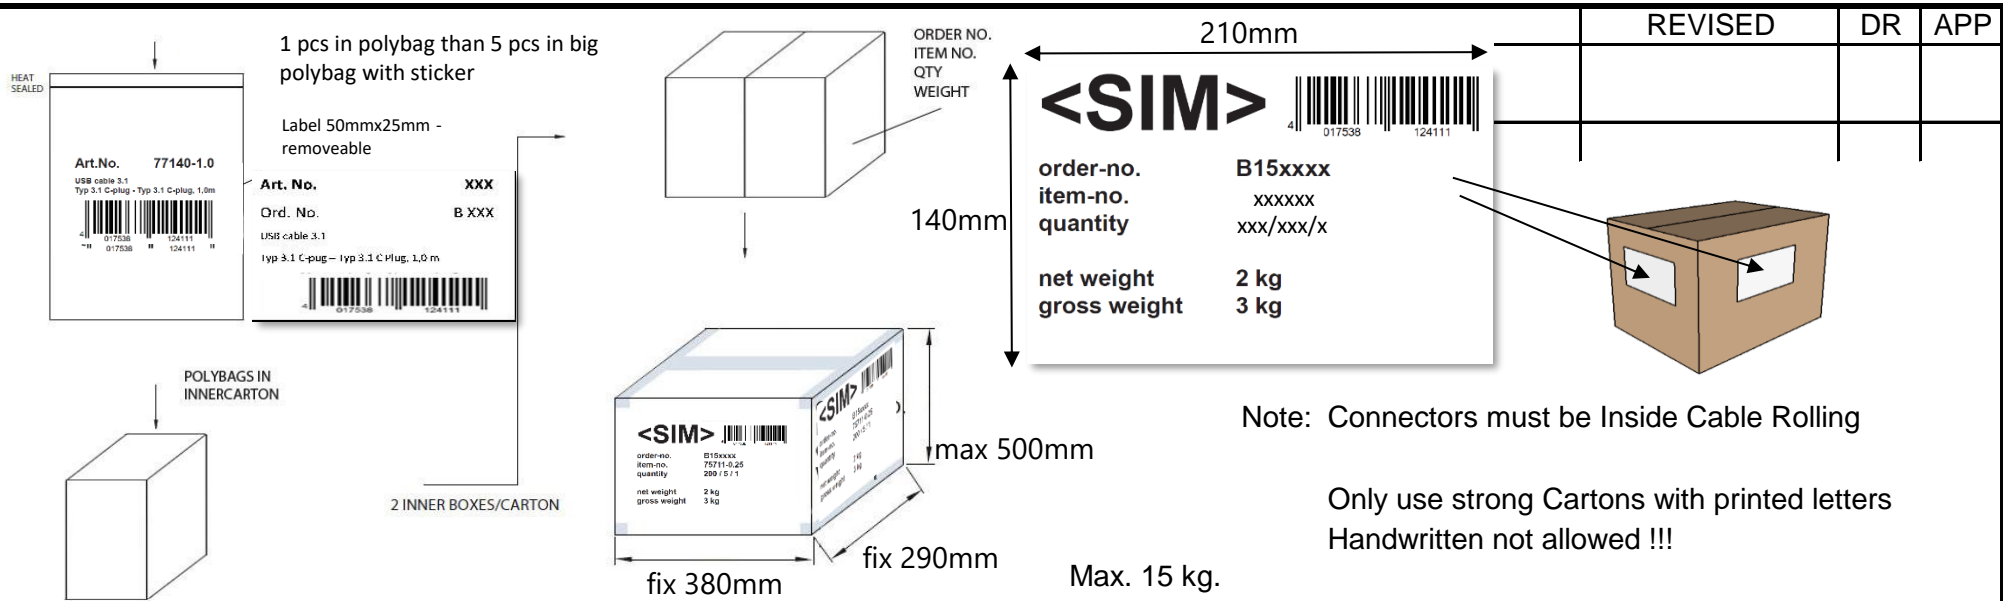

Electrical character:  
 1.100% Open/short/Intermittent testing  
 2.TEST FLUKE CHANNEL PASS

**Note: (Colour Codes)**

- Blue RAL 5005
- Yellow RAL 1003
- Red RAL 3020
- Green RAL 6024
- White RAL 9003
- Black RAL 9005
- Grey RAL 7044 (standard)

DESCRIPTION		CAT 6 PATCH CABLE, RJ45, UTP, SLIM					
SIZE	A4	DATE	21.02.2022	CHECKED		TOL	08-22300
UNIT	MM	DRAWN	R.Hueller	APPROVED			
CUSTOM TARIF NO.: 85444210000							

ART.NO.	LENGTH	ROLLING SIZE	NET.WEIGHT (g)	PACKING	EAN CODE
08-22300 GREY	0,3m	130x60x15mm	11g	500 EXP - 5/1 pcs in pb with st.	4017538107299
08.22305 BLACK	0,3m	130x60x15mm	11g	500 EXP - 5/1 pcs in pb with st.	4017538107275
08-22306 WHITE	0,3m	130x60x15mm	11g	500 EXP - 5/1 pcs in pb with st.	4017538107305
08-22016 WHITE	0,5m	110x110x12mm	15g	500 EXP - 5/1 pcs in pb with st.	4017538107312
08-22010 GREY	0,5m	110x110x12mm	15g	500 EXP - 5/1 pcs in pb with st.	4017538107381
08-22015 BLACK	0,5m	110x110x12mm	15g	500 EXP - 5/1 pcs in pb with st.	4017538107282
08-22026 WHITE	1,0m	120x120x15mm	20g	300 EXP - 5/1 pcs in pb with st.	4017538107329
08-22020 GREY	1,0m	120x120x15mm	20g	300 EXP - 5/1 pcs in pb with st.	4017538107398
08-22025 BLACK	1,0m	120x120x15mm	20g	300 EXP - 5/1 pcs in pb with st.	4017538107459
08-22036 WHITE	2,0m	110x130x15mm	35g	200 EXP - 5/1 pcs in pb with st.	4017538107336
08-22030 GREY	2,0m	110x130x15mm	35g	200 EXP - 5/1 pcs in pb with st.	4017538107404
08-22035 BLACK	2,0m	110x130x15mm	35g	200 EXP - 5/1 pcs in pb with st.	4017538107466