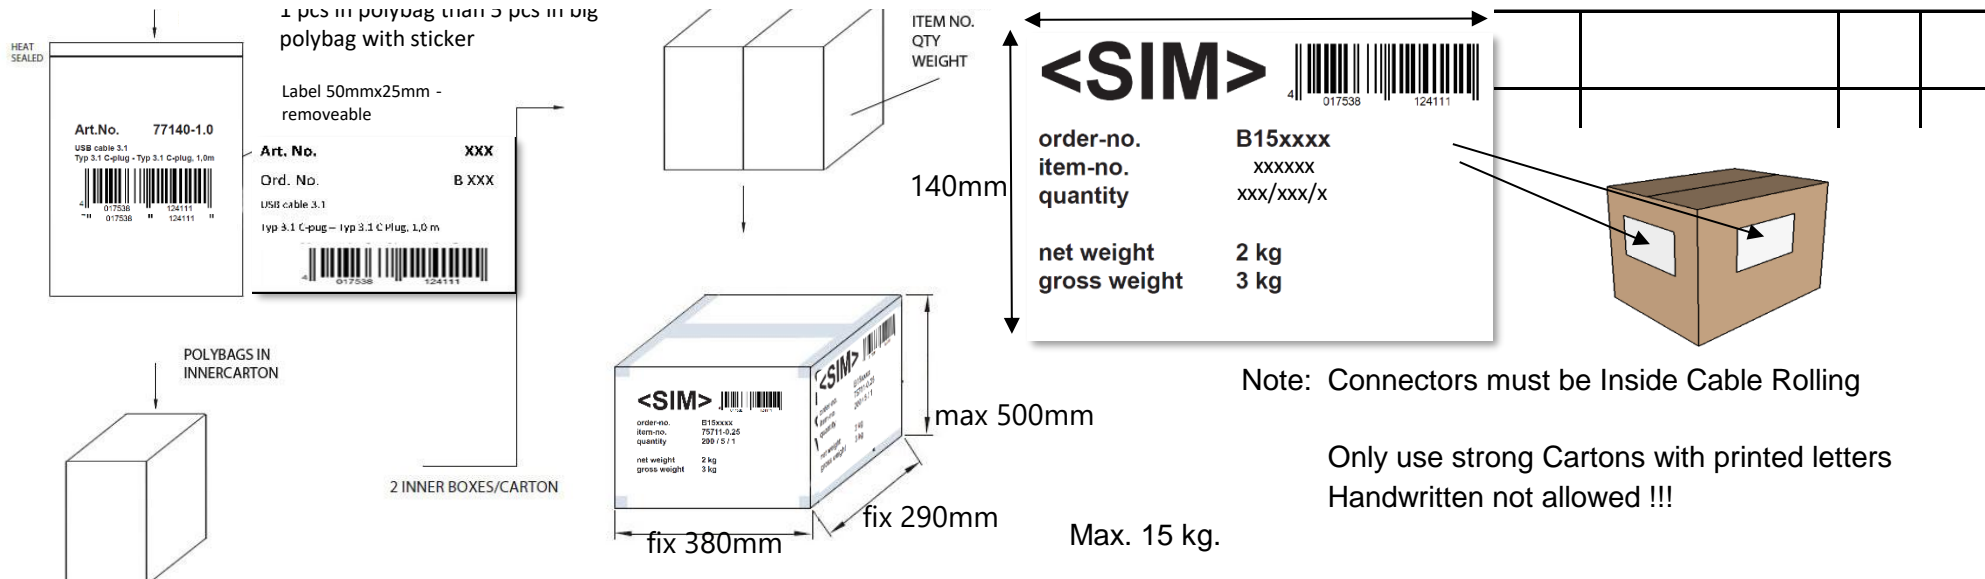

ART.NO.	LENGTH	ROLLING SIZE	NET.WEIGHT (g)	PACKING	EAN CODE
08-22046 WHITE	3,0m	130x130x15mm	51g	100 EXP - 5/1 pcs in pb with st.	4017538107343
08-22040 GREY	3,0m	130x130x15mm	51g	100 EXP - 5/1 pcs in pb with st.	4017538107411
08-22045 BLACK	3,0m	130x130x15mm	51g	100 EXP - 5/1 pcs in pb with st.	4017538107473
08-22056 WHITE	5,0m	120x140x25mm	78g	50 EXP - 5/1 pcs in pb with st.	4017538107350
08-22050 GREY	5,0m	120x140x25mm	78g	50 EXP - 5/1 pcs in pb with st.	4017538107428
08-22055 BLACK	5,0m	120x140x25mm	78g	50 EXP - 5/1 pcs in pb with st.	4017538107480
08-22066 WHITE	7,5m	130x130x20mm	111g	50 EXP - 5/1 pcs in pb with st.	4017538107367
08-22060 GREY	7,5m	130x130x20mm	111g	50 EXP - 5/1 pcs in pb with st.	4017538107435
08-22065 BLACK	7,5m	130x130x20mm	111g	40 EXP - 5/1 pcs in pb with st.	4017538107497
08-22076 WHITE	10.0m	160x140x25mm	155g	50 EXP - 5/1 pcs in pb with st.	4017538107374
08-22070 GREY	10.0m	160x140x25mm	155g	50 EXP - 5/1 pcs in pb with st.	4017538107442
08-22075 BLACK	10.0m	160x140x25mm	155g	50 EXP - 5/1 pcs in pb with st.	4017538107503

kabelschweiz.ch

DESCRIPTION

CAT 6 PATCH CABLE, RJ45, UTP, SLIM

SIZE	A4	DATE	21.02.2022	CHECKED		TOL	
UNIT	MM	DRAWN	R.Hueller	APPROVED			08-22300
CUSTOM TARIF NO.: 85444210000