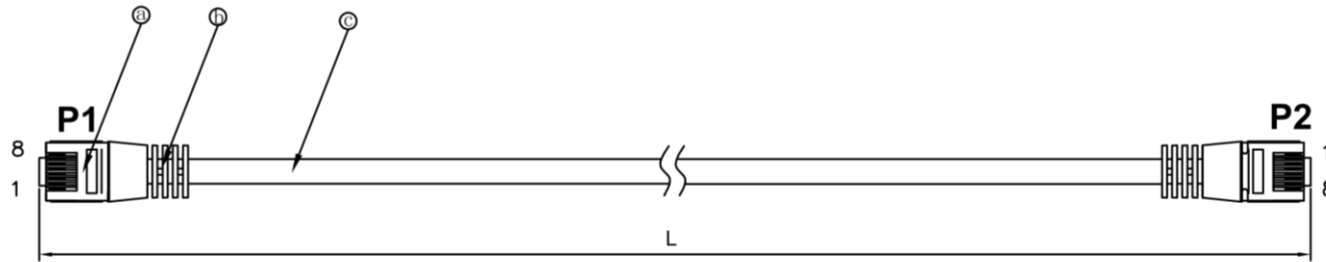

REVISED	DR	APP