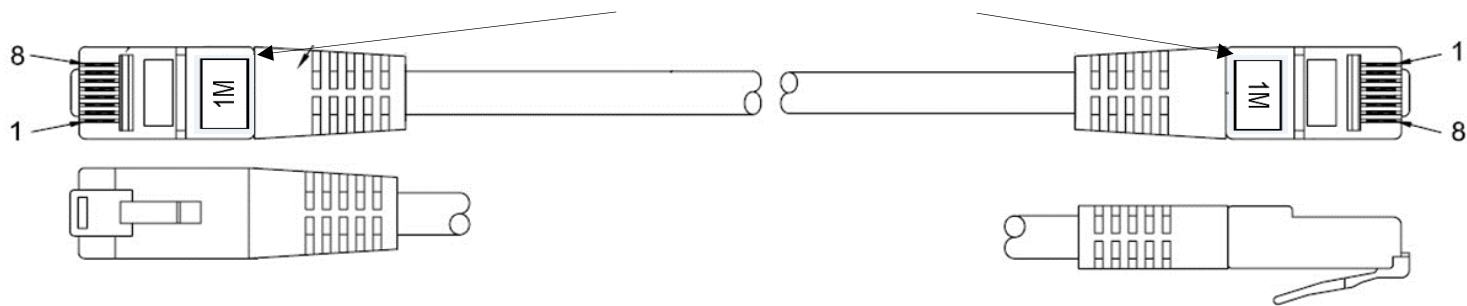

	REVISED	DR	APP

WITH METERMARKING IN MOLDING

(568B) (568B)

Note: (Colour Codes)

- Blue RAL 5005
- Yellow RAL 1003
- Red RAL 3020
- Green RAL 6024
- White RAL 9003
- Black RAL 9005
- Grey RAL 7044 (standard)

Cable must pass Fluke test

1	IMPRINT	S/FTP CAT 6A 500 MHz Patch-Cable ---4x2xAWG 26 LSZH
2	CONNECTORS	RJ45 CAT6A 3U" Gold Plated, molded with METERMARKING
3	CABLE	Overall Shielding Alu Foil 0,025 Single - Braiding 80x0,12mm Aluminium - AWG26/7 CU = 7x0,16 - each pair with Alufoil shielded, OD = 6,5mm - LSZH - all colours RAL code
NO	PART NAME	

1 pcs in polybag than 5 pcs in big

ORDER NO.

210mm

REVISED	DR	APP
---------	----	-----

ART.NO.	LENGTH	ROLLING SIZE	NET.WEIGHT (g)	PACKING	EAN CODE
EAN CODES AND PACKING INSTRUCTIONS ON EXTRA SHEET					

Media Connect Distribution GmbH
Gösgerstrasse 13, 5012 Schönenwerd
062 858 80 00, auftrag@kabelschweiz.ch

DESCRIPTION		S/FTP CAT 6A 500MHz PATCH CABLE 4x2xAWG 26 LSZH					
SIZE	A4	DATE	07.09.2022	CHECKED		TOL	75711-A
UNIT	MM	DRAWN	R.Hueller	APPROVED			
CUSTOM TARIF NO.: 85444210000							