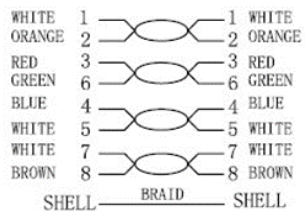

	REVISED	DR	APP

WITH METERMARKING IN MOLDING

(568B) (568B)

Note: (Colour Codes)

- Blue RAL 5005
- Yellow RAL 1003
- Red RAL 3020
- Green RAL 6024
- White RAL 9003
- Black RAL 9005
- Grey RAL 7044 (standard)

Cable must pass Fluke test

1	IMPRINT	S/FTP CAT 6A 500 MHz Patch-Cable ---4x2xAWG 26 LSZH
2	CONNECTORS	RJ45 CAT6A 3U" Gold Plated, molded with METERMARKING
3	CABLE	Overall Shielding Alu Foil 0,025 Single - Braiding 80x0,12mm Aluminium - AWG26/7 CU = 7x0,16 - each pair with Alufoil shielded, OD = 6,5mm - LSZH - all colours RAL code
NO	PART NAME	