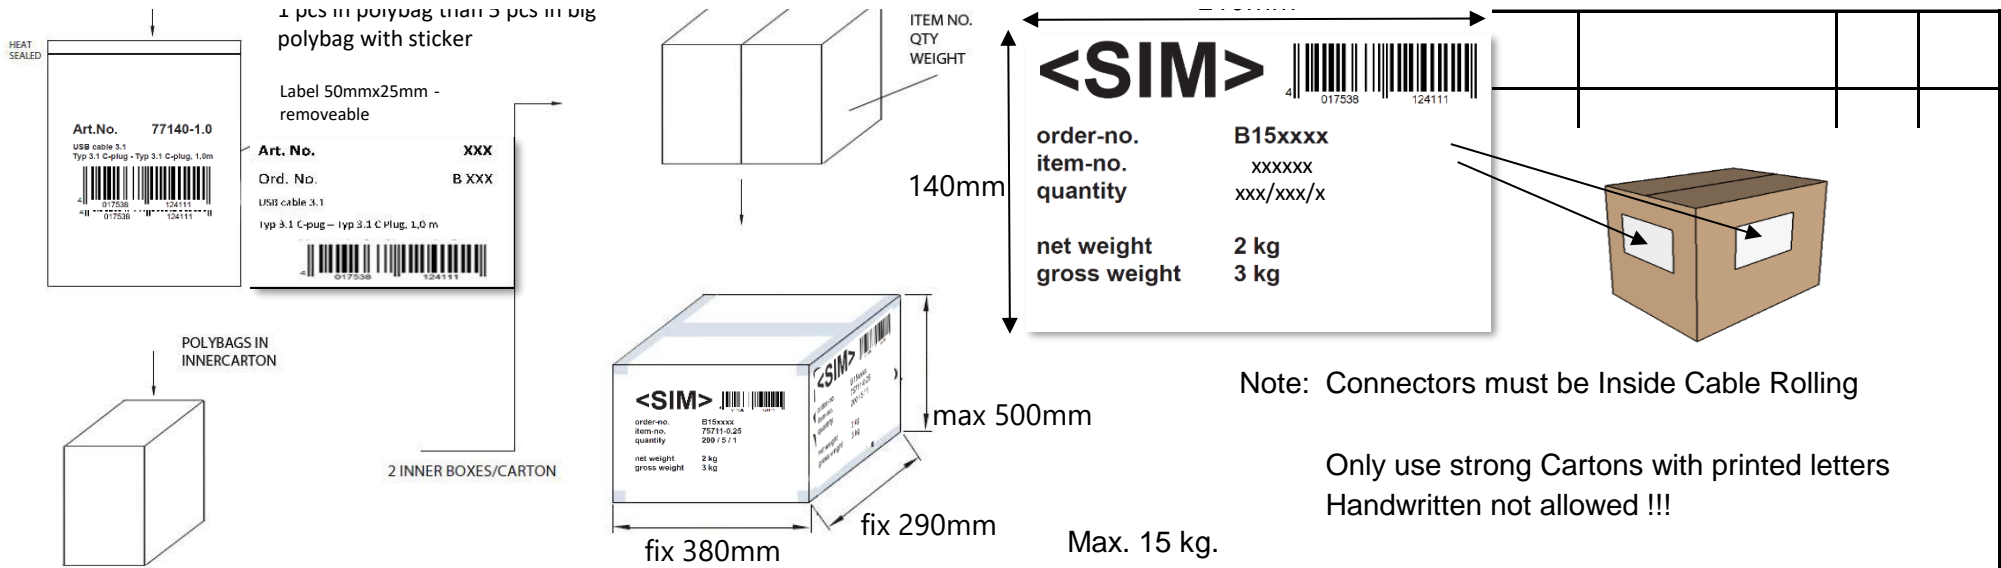

1 pcs in polybag than 5 pcs in big

ORDER NO.

210mm

REVISED	DR	APP
---------	----	-----

ART.NO.	LENGTH	ROLLING SIZE	NET.WEIGHT (g)	PACKING	EAN CODE
EAN CODES AND PACKING INSTRUCTIONS ON EXTRA SHEET					

Media Connect Distribution GmbH
Gösgerstrasse 13, 5012 Schönenwerd
062 858 80 00, auftrag@kabelschweiz.ch